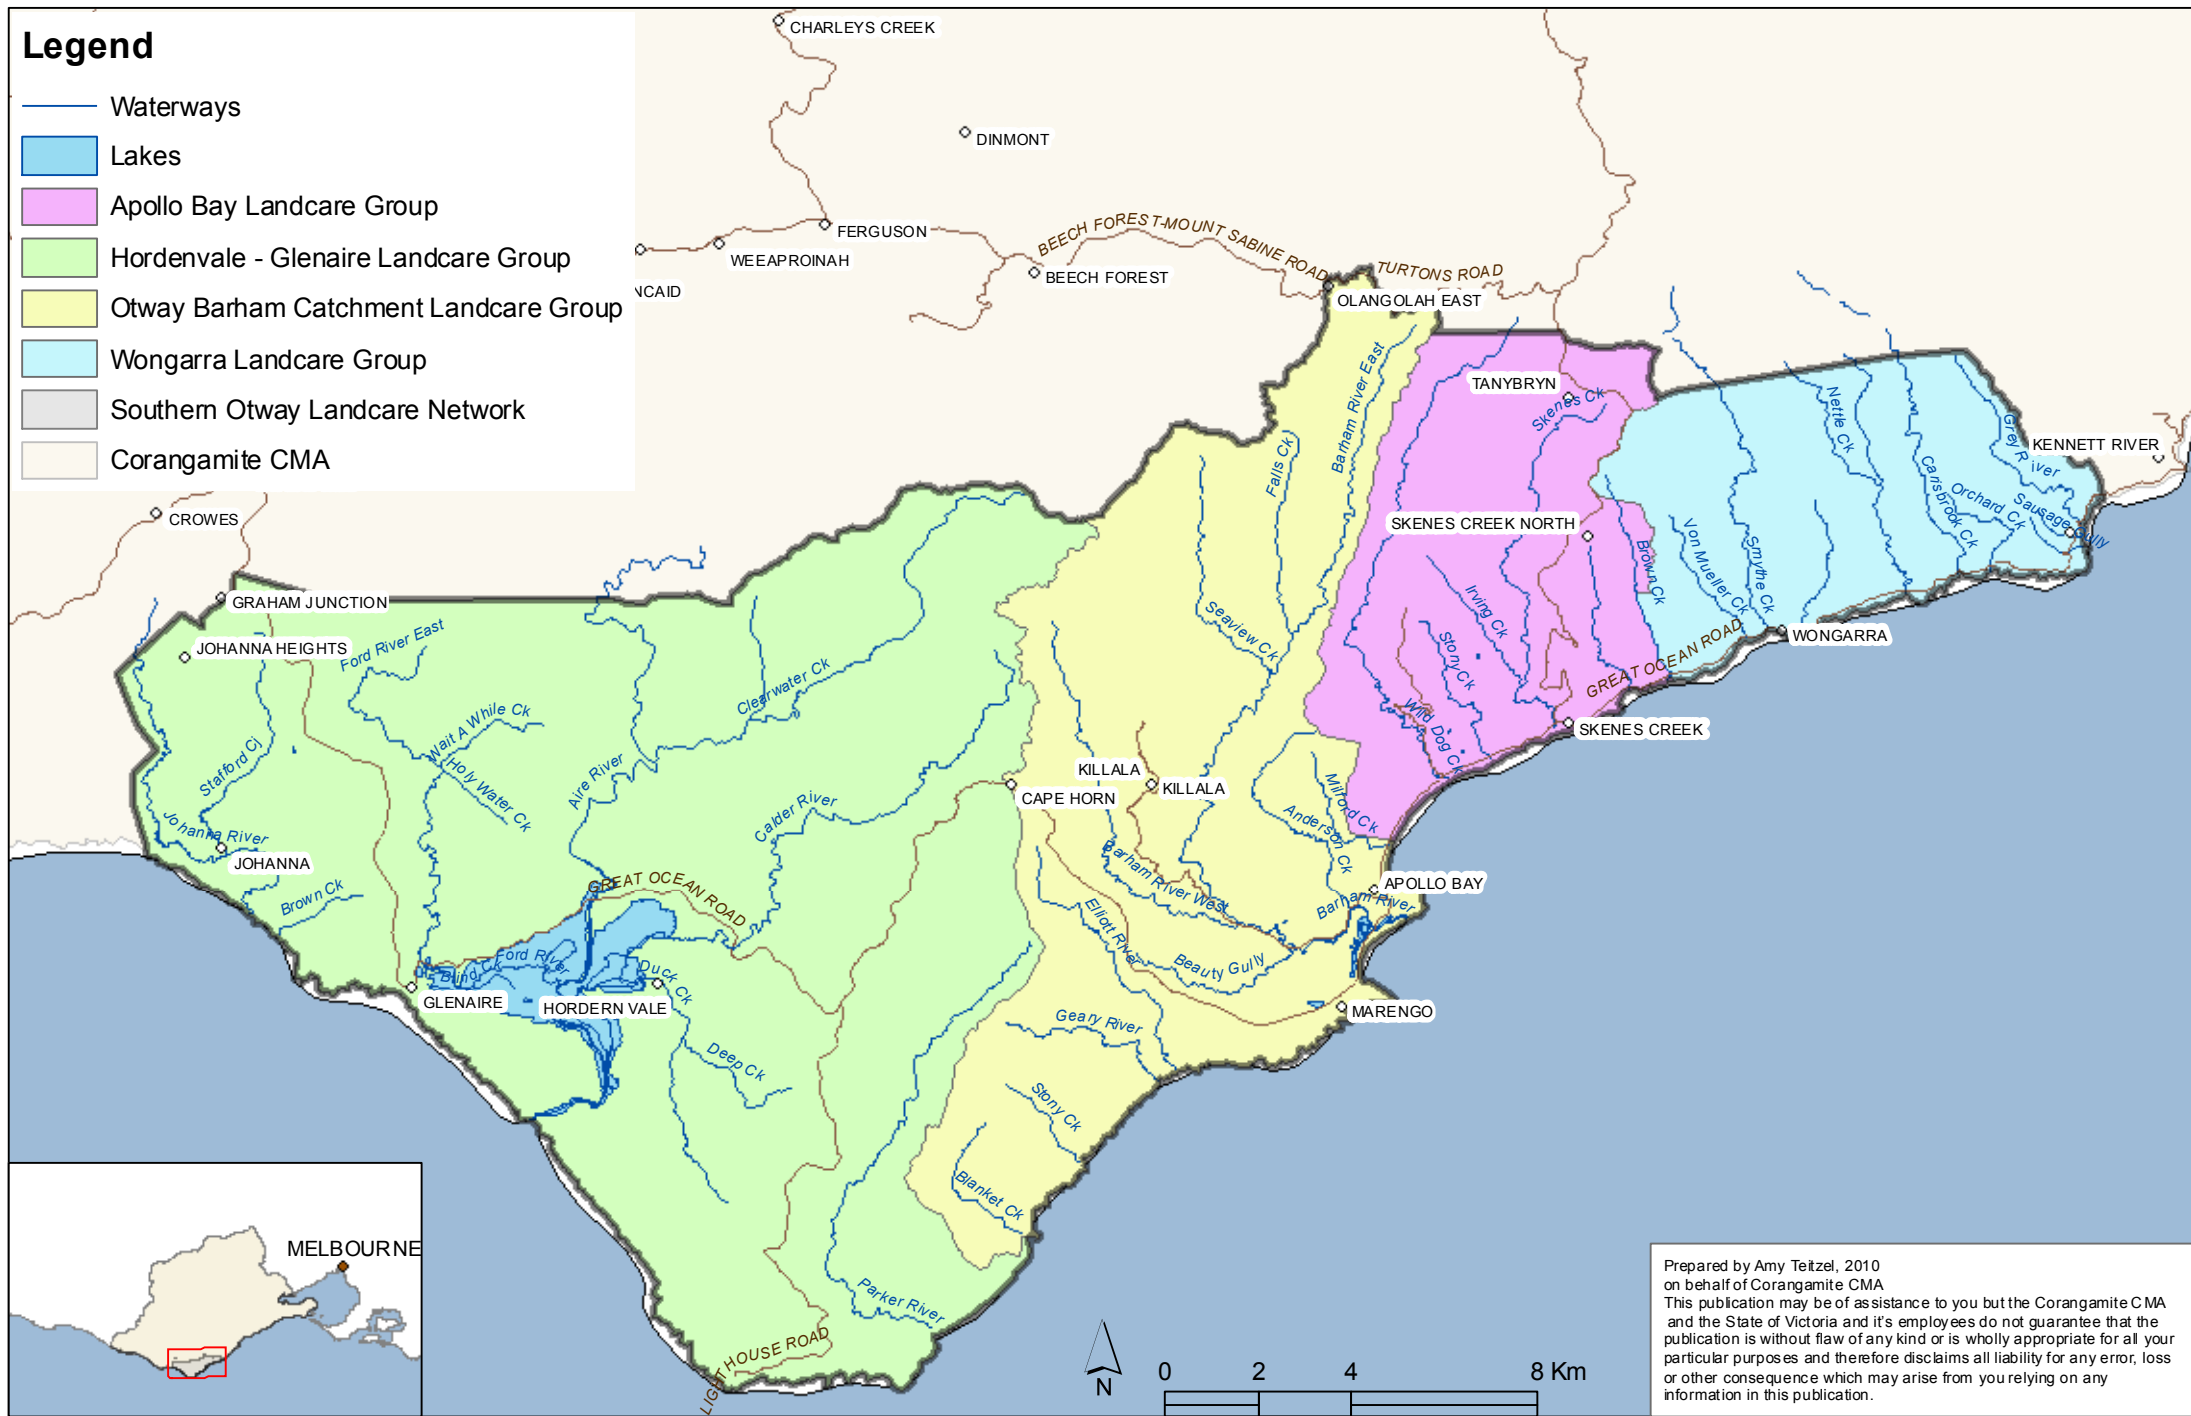

# Landcare Groups within the Southern Otway Landcare Network

## Legend

-  Waterways
-  Lakes
-  Apollo Bay Landcare Group
-  Hordenvale - Glenaire Landcare Group
-  Otway Barham Catchment Landcare Group
-  Wongarra Landcare Group
-  Southern Otway Landcare Network
-  Corangamite CMA